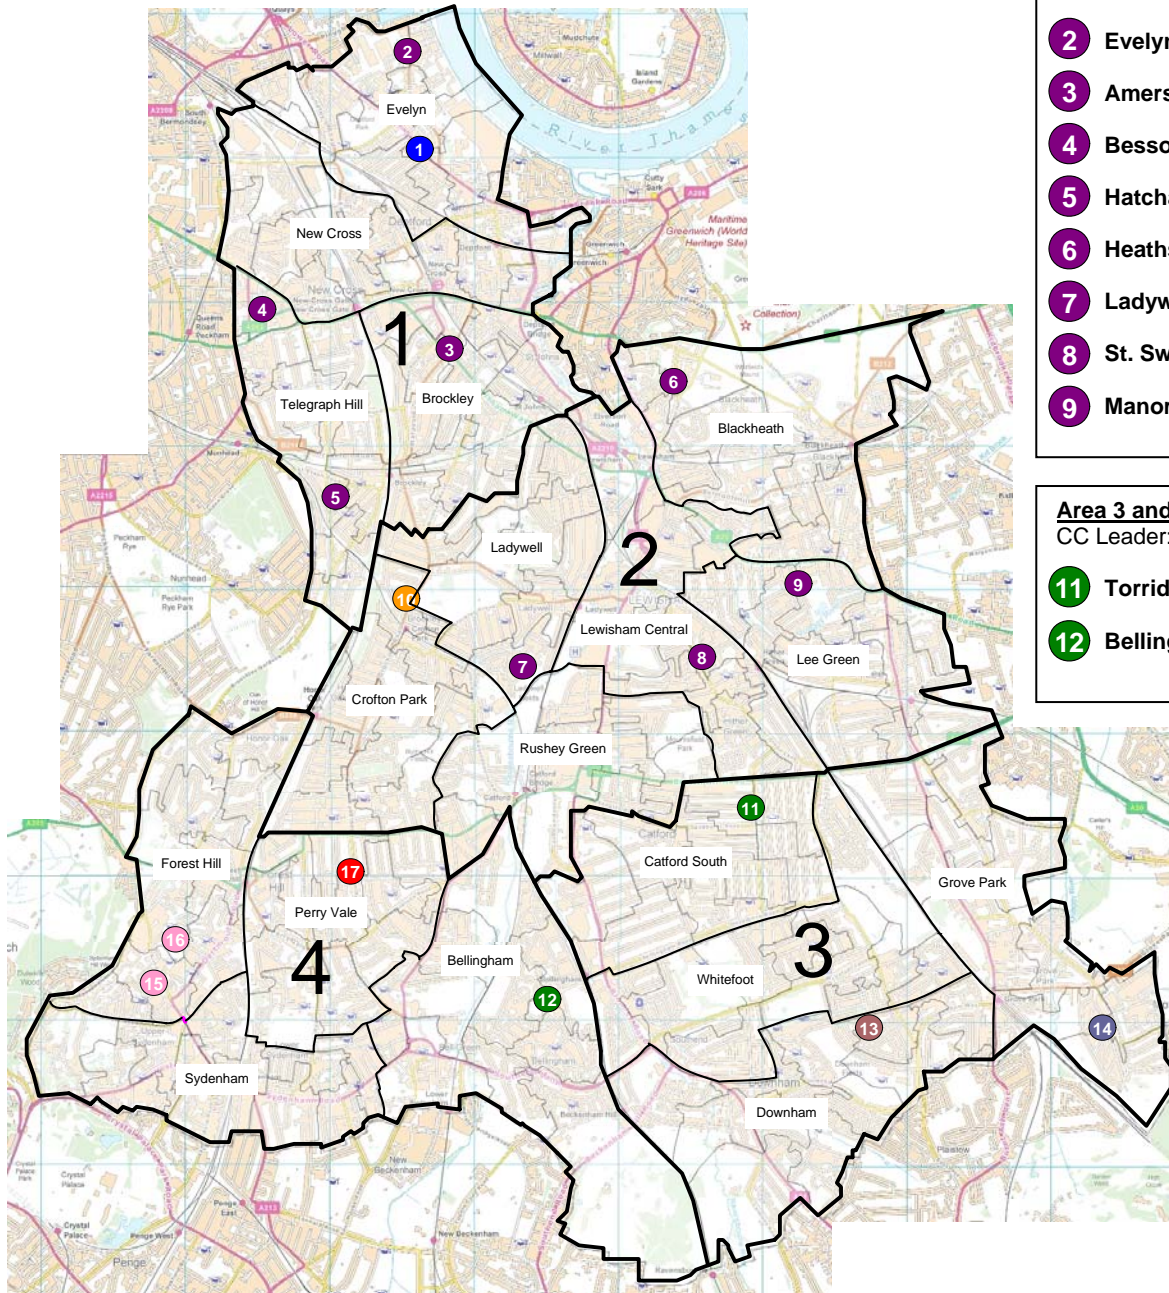

# Children's Centres in the London Borough of Lewisham

## Area 1 and 2 Provider: The Children's Society

CC Leader: Christine Fisher 020 8691 1777, [christine.fisher@thechildrenssociety.org.uk](mailto:christine.fisher@thechildrenssociety.org.uk)

- 2 Evelyn Children's Centre**, 231, Grove St, Deptford, SE8 3PZ, 020 8691 1064
- 3 Amersham Children's Centre**, 75 Amersham Rd, New Cross, SE14 5AE, 020 8691 1777
- 4 Besson Street Children's Centre**, Besson St Gardens, New Cross, SE14 6QQ (contact Evelyn CC)
- 5 Hatcham Oak Children's Centre**, 29 Wallbuton Rd, Brockley, SE4 2NX, 020 7732 8803
- 6 Heathside and Lethbridge Children's Centre**, Melville House, Sparta St, SE10 8DP, 020 8694 1287
- 7 Ladywell Children's Centre**, 30 Rushey Mead, Ladywell, SE4 1JJ, 020 8690 6696
- 8 St. Swithun's Children's Centre**, Hither Green Lane, SE13 6RW (contact Evelyn CC)
- 9 Manor House Children's Centre**, Old Rd, Lee, SE13 6RW, 020 8852 5408